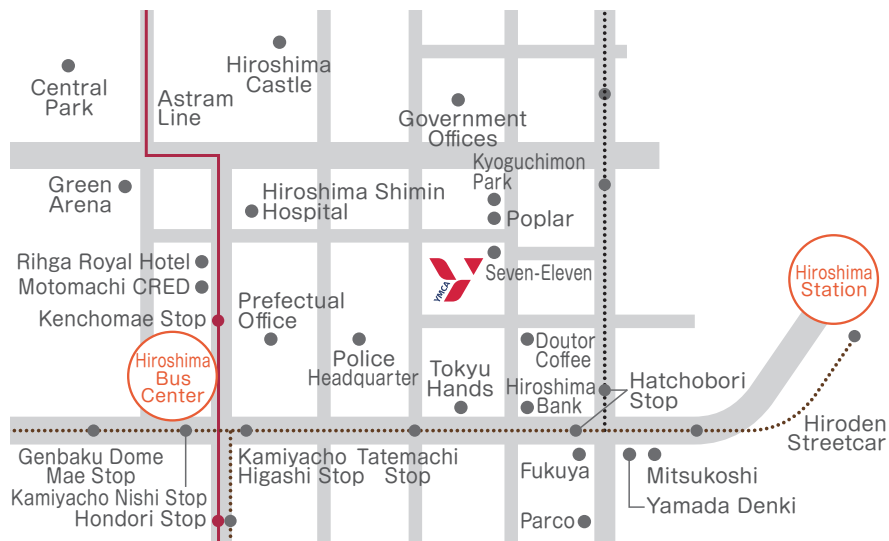

Central Hiroshima YMCA Map

Hiroshima YMCA 7-11 Hatchobori, Naka-ku, Hiroshima 730-8523 Japan

[Access]

- From Hiroshima Train Station (south exit), take any streetcar other than number 5 to Tatemachi stop - about 20 min. Hiroshima YMCA is a 3 minute walk from there.
- From Hiroshima Bus Center, it is a 5 minute walk to Hiroshima YMCA.
- From the final Astram Line stop (Ushita), it is a 10 minute walk to Hiroshima YMCA.
- From Ujina Port, take a number 1 streetcar to Tatemachi stop - about 30 min. Hiroshima YMCA is a 3 minute walk from there.

Central Hiroshima YMCA Facility Guide