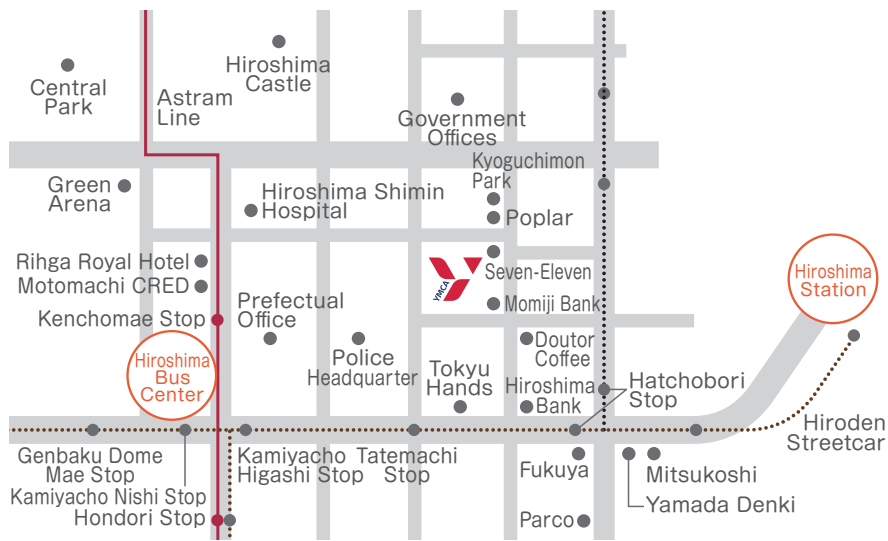

## Central Hiroshima YMCA Map

**Hiroshima YMCA** 7-11 Hatchobori, Naka-ku, Hiroshima 730-8523 Japan

### [Access]

- From Hiroshima Train Station (south exit), take any streetcar other than number 5 to Tatemachi stop - about 20 min. Hiroshima YMCA is a 3 minute walk from there.
- From Hiroshima Bus Center, it is a 5 minute walk to Hiroshima YMCA.
- From the final Astram Line stop (Ushita), it is a 10 minute walk to Hiroshima YMCA.
- From Ujina Port, take a number 1 streetcar to Tatemachi stop - about 30 min. Hiroshima YMCA is a 3 minute walk from there.

## Central Hiroshima YMCA Facility Guide