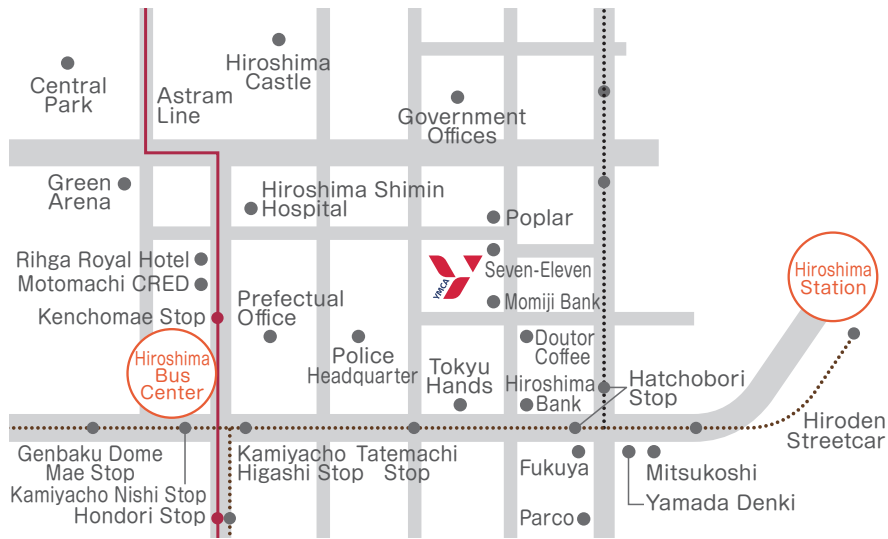

Central Hiroshima YMCA Map

Hiroshima YMCA 7-11 Hatchobori, Naka-ku, Hiroshima 730-8523 Japan

[Access]

- From Hiroshima Train Station (south exit), take any streetcar other than number 5 to Tatemachi stop - about 20 min. Hiroshima YMCA is a 3 minute walk from there.
- From Hiroshima Bus Center, it is a 5 minute walk to Hiroshima YMCA.
- From the final Astram Line stop (Ushita), it is a 10 minute walk to Hiroshima YMCA.
- From Ujina Port, take a number 1 streetcar to Tatemachi stop - about 30 min. Hiroshima YMCA is a 3 minute walk from there.

Central Hiroshima YMCA Facility Guide